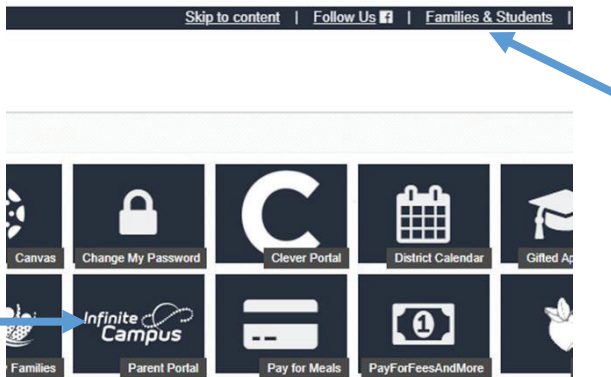

## Accessing Student Progress Reports/Report Cards

Infinite Campus Portal

Muscogee County School District

You can view and print up-to-date Progress Reports and/or Report Cards for a student at any time through the Parent/Student Portal. Please read the directions below to learn more:

1) Under the Families & Students tab on the MCSD web site, click the Parent Portal tile

2) Log on to your Parent/Student Portal account

3) If you have more than one student in your account, select a student using the drop-down list