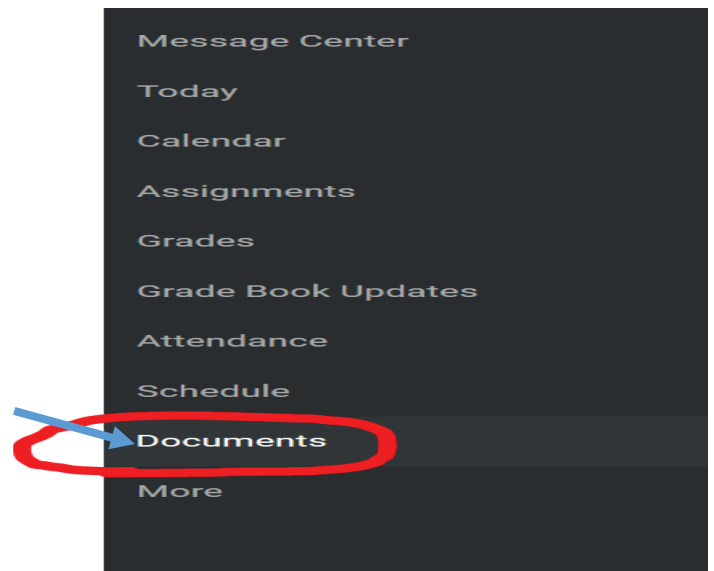

3) If you have more than one student in your account, select a student using the drop-down list

4) Click the "Documents" link in the menu